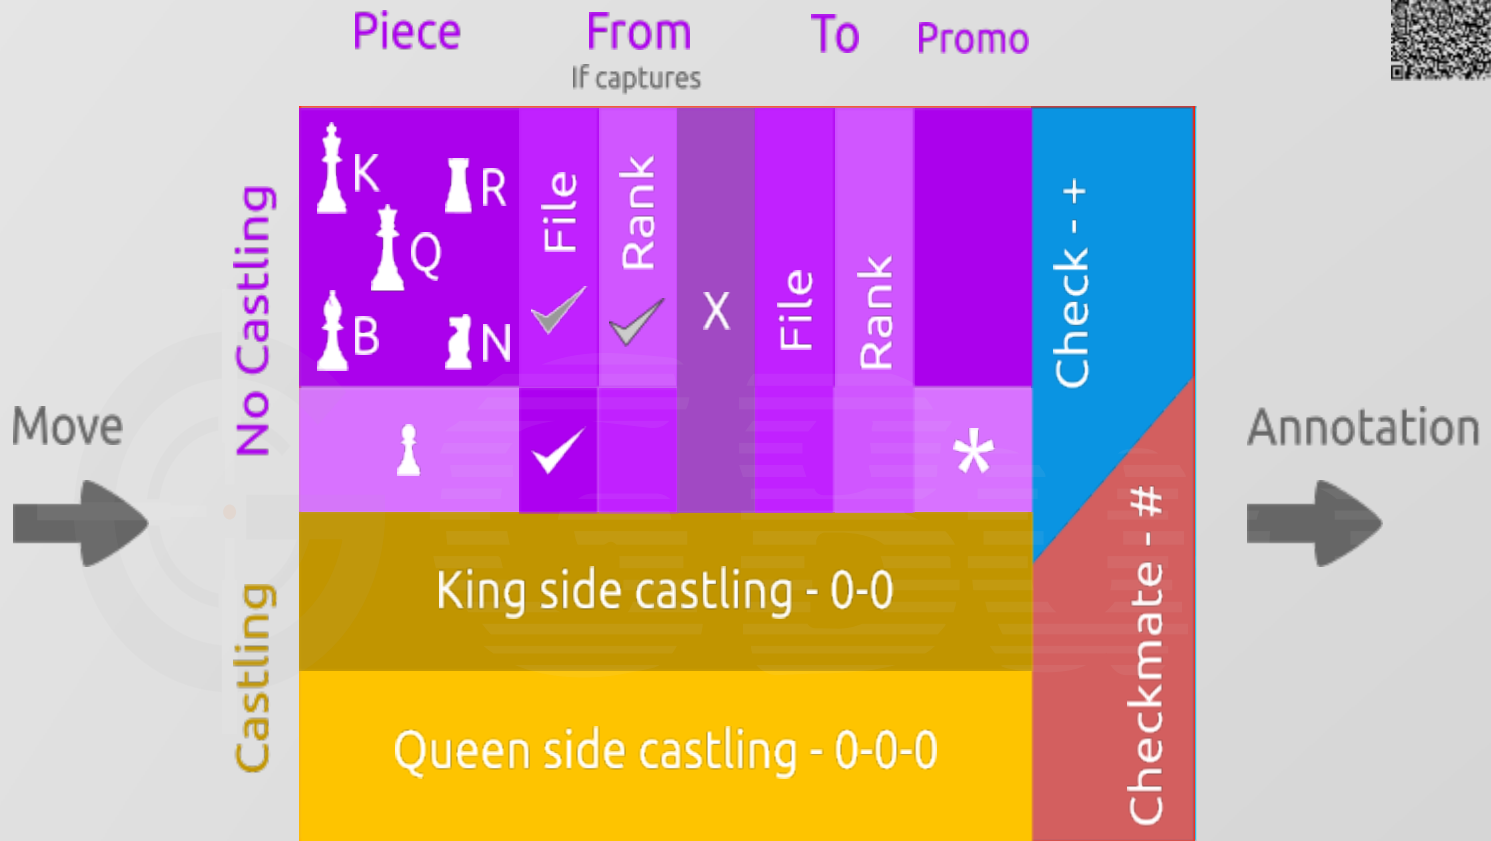

How to write Notation

* IF promoted - = [Q, R, N, B]

✓ Mandatory

Special when two pices can make the capture move

✓ when rank is same

✓ when file is same